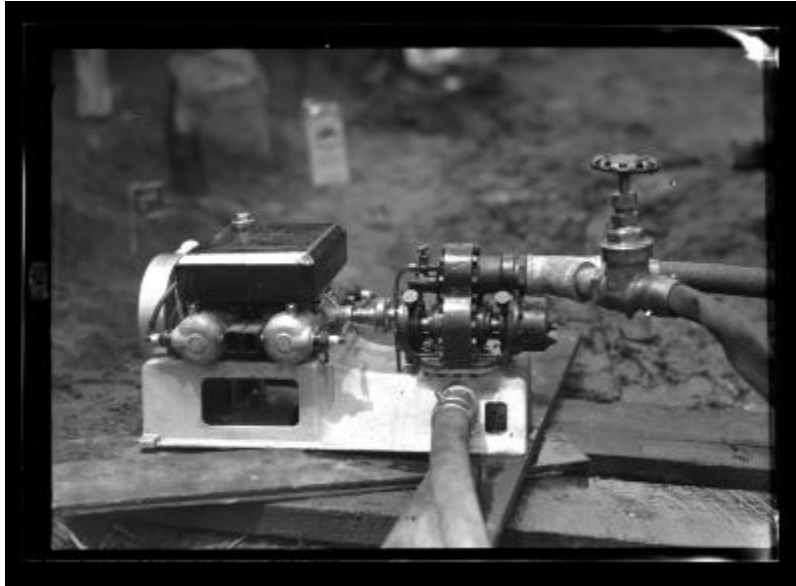

4-Cylinder Pacific Pumper in Operation

View of a four cylinder pump, probably used for pumping water to put out forest fires. The date and location are unknown, but it is probably the 1920s or 1930s. This image was created to record the forest fire control activities of the New York State Forest, Fish and Game Commission, Conservation Commission, or Conservation Department.