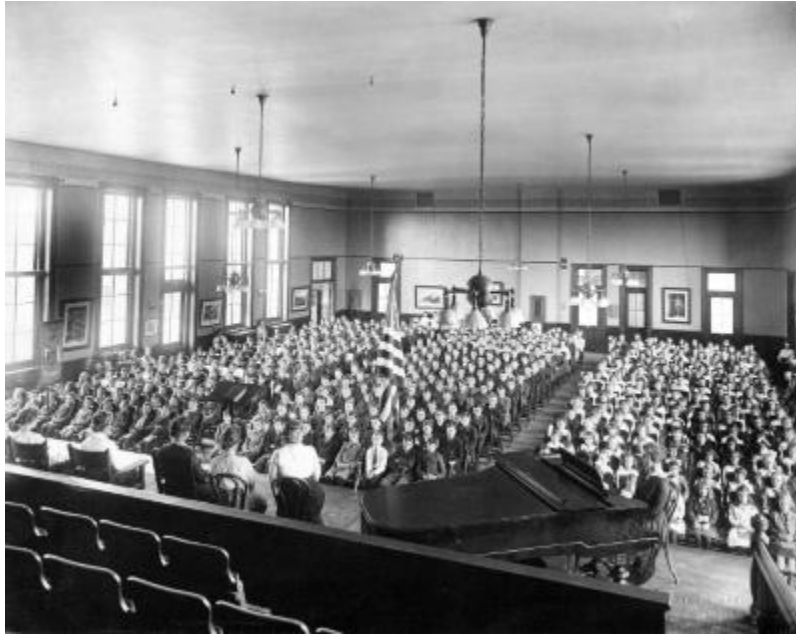

Grammar Assembly - Trinity School. New Rochelle, NY., ca 1915.

Grammar Assembly - Trinity School. New Rochelle, NY., ca. 1915.

Identifier

NYSA_A3042_B3_F7_06

Alternate Identifier

DMS ID Number: 862

Date

circa 1915