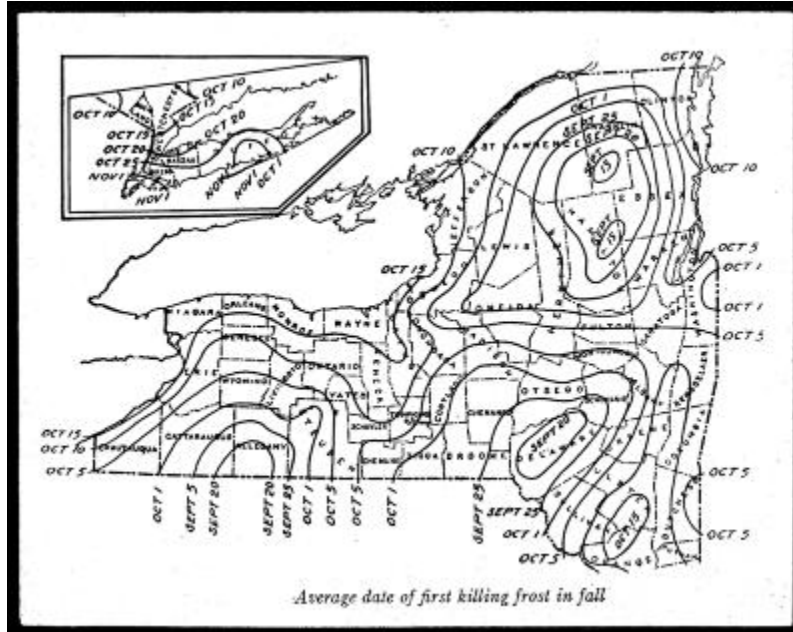

Map of New York State, Showing Average Date of First Killing Frost in Fall.

Map of New York State showing the average date of the first hard frost in the autumn. A note on the lantern slide indicates that the image was taken from Bulletin No. 316, 1912, Cornell University Agricultural Experiment Station.

More From This Series

Instructional lantern slides

Geographic Locations

New York (is associated with)