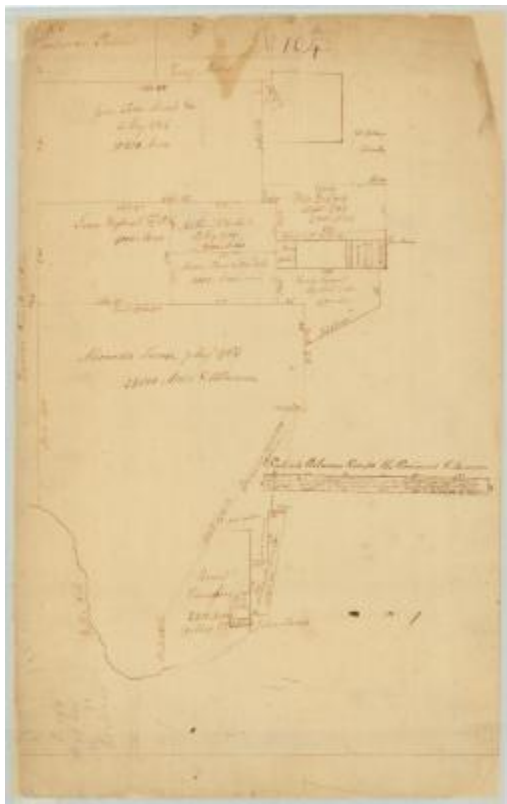

## Survey of land for Alex Turner, 25,000 acres, on the Batten kill, and various others adjoining. Map #717

Survey of land for Alex Turner, 25,000 acres, on the Batten kill, and various others adjoining. Washington county.

### Alternate Identifier

DMS ID Number: 186589

### Source

New York State Archives. New York (State). State Engineer and Surveyor. Survey maps of lands in New York State, ca. 1711-1913. Series A0273-78, Map #717.

### Geographic Locations

Washington County (is associated with)