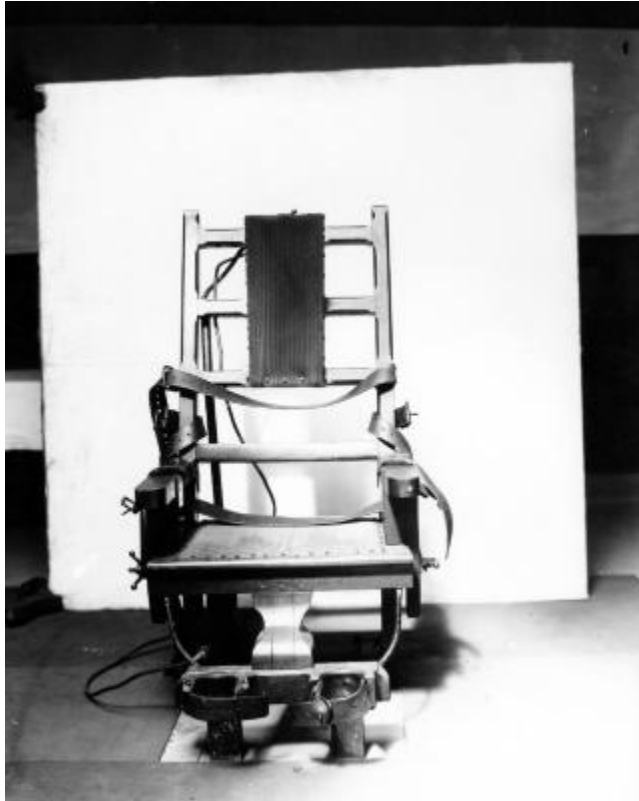

## Front view of Sing Sing Prison electric chair

**Identifier**

NYSA\_B1514-97\_B1\_005

**Alternate Identifier**

DMS ID Number: 361

**Date**

1920 – circa 1940

**Repository**

New York State Archives

**Source**

New York State Archives. Sing Sing Prison. Photographs of Sing Sing Prison, ca. 1920-1940. B1514-97, Box 1, photograph no. 5.

**Rights**

This image is provided for education and research purposes. Rights may be reserved. Responsibility for securing permissions to distribute, publish, reproduce or other use rest with the user. For additional information see our [Copyright and Use Statement](#)