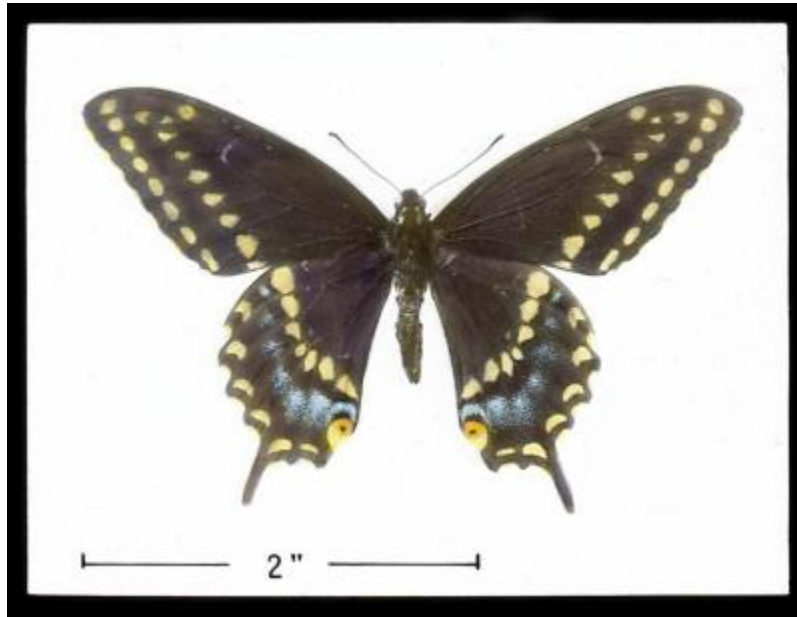

## Black swallowtail butterfly (papilio polyvovues)

**Identifier**

NYSA\_A3045-78\_X\_6059\_Color

**Alternate Identifier**

**AMS Creator ID Number:**

**Date**

late 1850s - late 1930s

**Repository**

New York State Archives

**Source**

New York State Archives. New York (State). Education Dept. Division of Visual Instruction. Instructional lantern slides. A3045-78, Test Slide X 6059, color.

**Rights**

This image is provided for education and research purposes. Rights may be reserved. Responsibility for securing permissions to distribute, publish, reproduce or other use rest with the user. For additional information see our [Copyright and Use Statement](#)