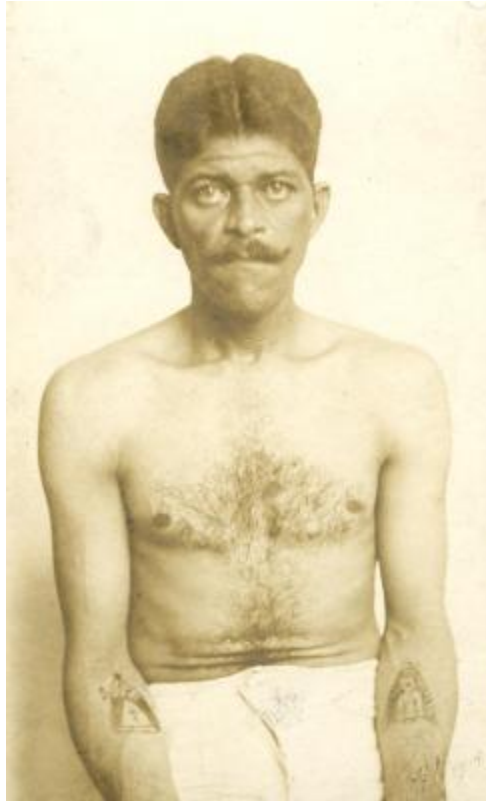

Inmate from Clinton Prison showing tattoos, No. 17

**Identifier**

NYSA_B0095-77_B22_17

Date

early 20th century

Repository

New York State Archives

Source

New York State Archives. Clinton Prison. Photographs of Clinton Prison, [ca. 1900-1969]. B0095-77. Box 22, No. 17.

Rights

This image is provided for education and research purposes. Rights may be reserved. Responsibility for securing permissions to distribute, publish, reproduce or other use rest with the user. For additional information see our [Copyright and Use Statement](#)

More From This Series

Photographs of Clinton Prison