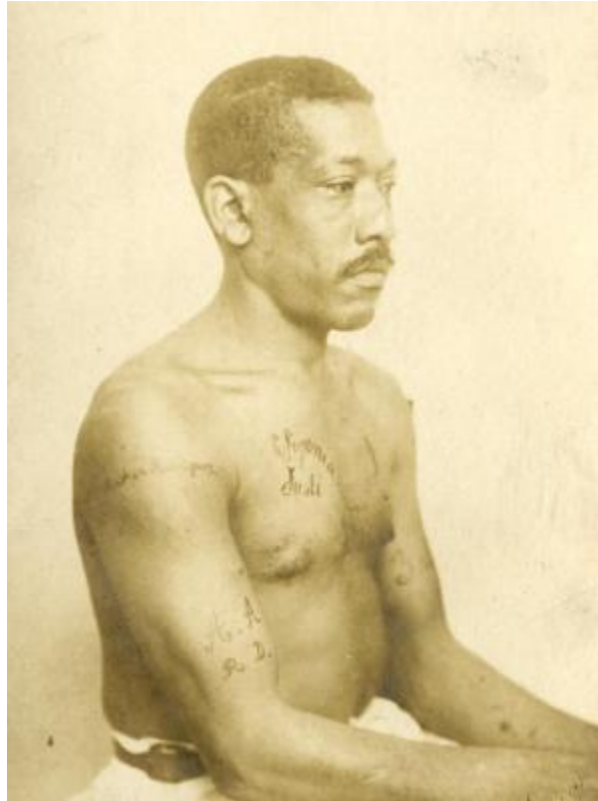

Inmate from Clinton Prison showing tattoos, No. 19

**Identifier**

NYSA_B0095-77_B22_19

Date

early 20th century

Repository

New York State Archives

Source

New York State Archives. Clinton Prison. Photographs of Clinton Prison, [ca. 1900-1969]. B0095-77. Box 22, No. 19.

Rights

This image is provided for education and research purposes. Rights may be reserved. Responsibility for securing permissions to distribute, publish, reproduce or other use rest with the user. For additional information see our [Copyright and Use Statement](#)

More From This Series

Photographs of Clinton Prison