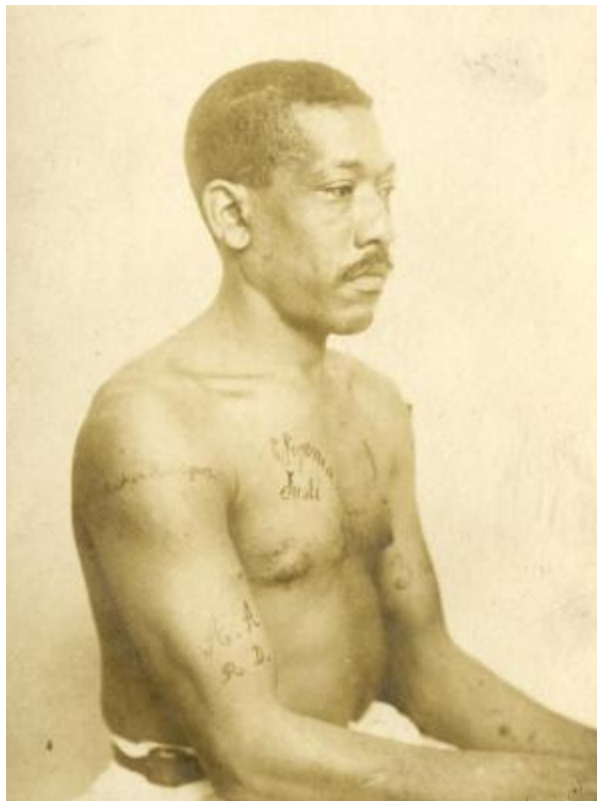

Inmate from Clinton Prison showing tattoos, No. 19

**Identifier**

NYSA_B0095-77_B22_19

Date

early 20th century

Repository

New York State Archives

Source

New York State Archives. Clinton Prison. Photographs of Clinton Prison, [ca. 1900-1969]. B0095-77. Box 22, No. 19.

Rights

This image is provided for education and research purposes. Rights may be reserved. Responsibility for securing permissions to distribute, publish, reproduce or other use rest with the user. For additional information see our [Copyright and Use Statement](#)

More From This Series

Photographs of Clinton Prison