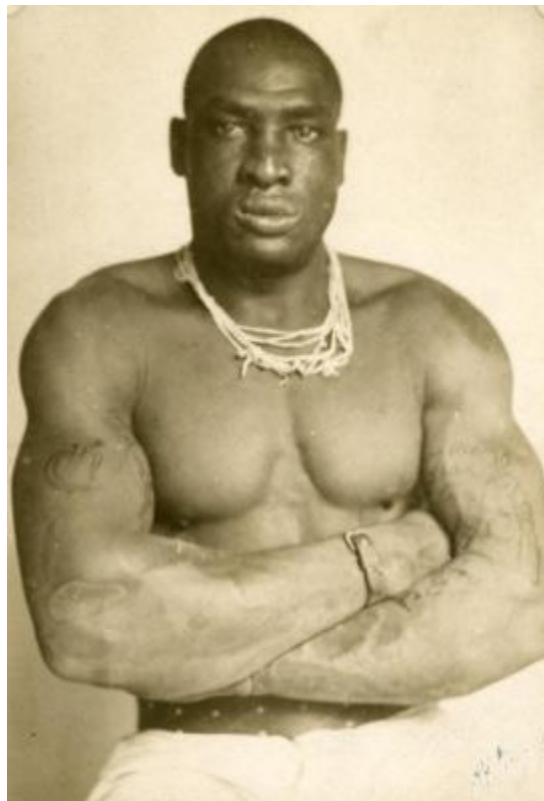

## Inmate from Clinton Prison showing tattoos, No. 23

**Identifier**

NYSA\_B0095-77\_B22\_23

**Date**

early 20th century

**Repository**

New York State Archives

**Source**

New York State Archives. Clinton Prison. Photographs of Clinton Prison, [ca. 1900-1969]. B0095-77. Box 22, No. 23.

**Rights**

This image is provided for education and research purposes. Rights may be reserved. Responsibility for securing permissions to distribute, publish, reproduce or other use rest with the user. For additional information see our [Copyright and Use Statement](#)

**More From This Series**

Photographs of Clinton Prison