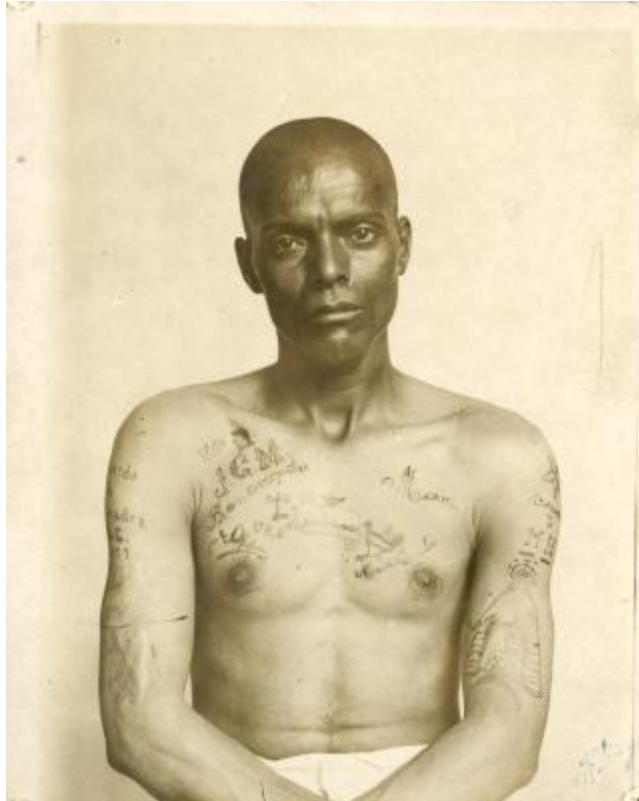

Inmate from Clinton Prison showing tattoos, No. 26

**Identifier**

NYSA_B0095-77_B22_26

Date

early 20th century

Repository

New York State Archives

Source

New York State Archives. Clinton Prison. Photographs of Clinton Prison, [ca. 1900-1969]. B0095-77. Box 22, No. 26.

Rights

This image is provided for education and research purposes. Rights may be reserved. Responsibility for securing permissions to distribute, publish, reproduce or other use rest with the user. For additional information see our [Copyright and Use Statement](#)

More From This Series

Photographs of Clinton Prison